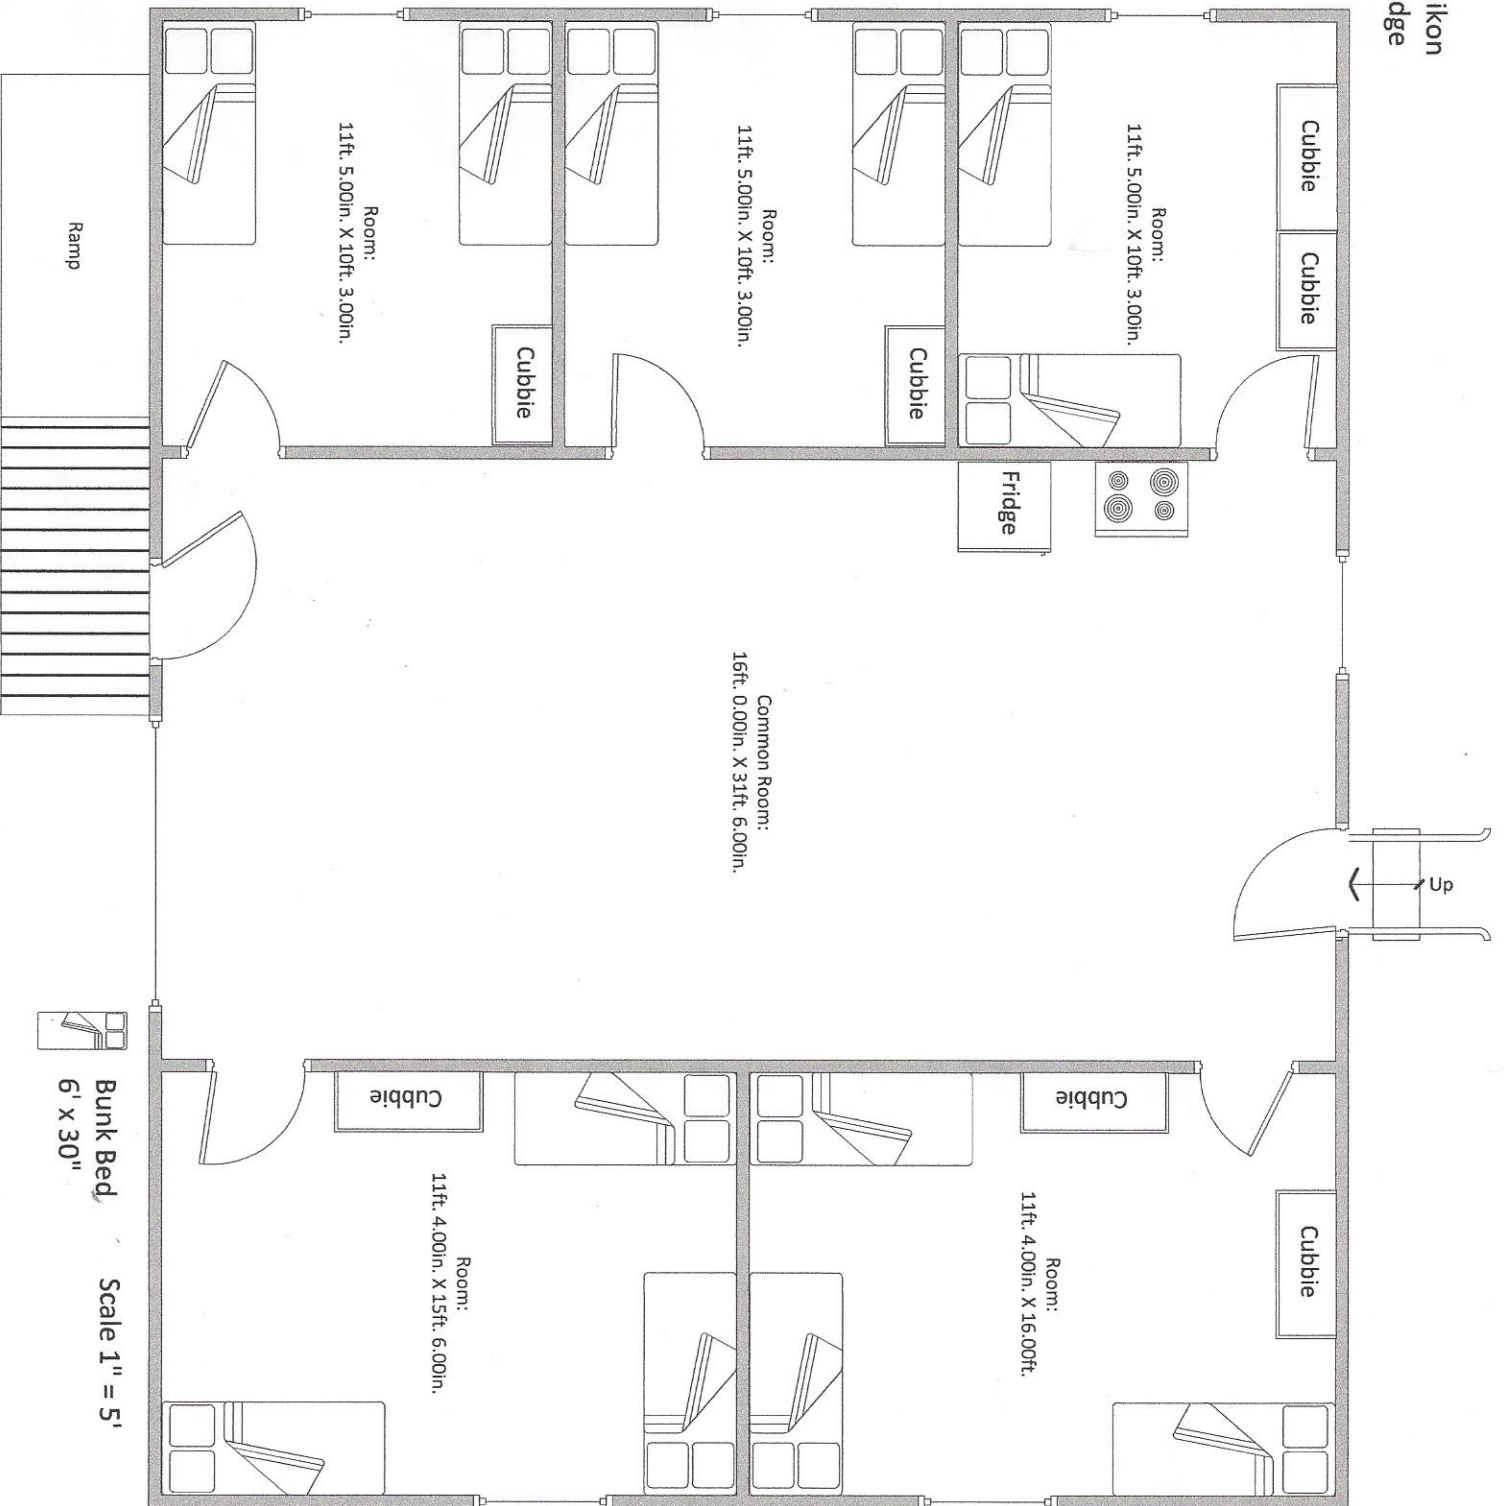

Camp Opemikon
Clements Lodge
Sleeps 24

Bunk Bed
6' x 30"

Scale 1" = 5'