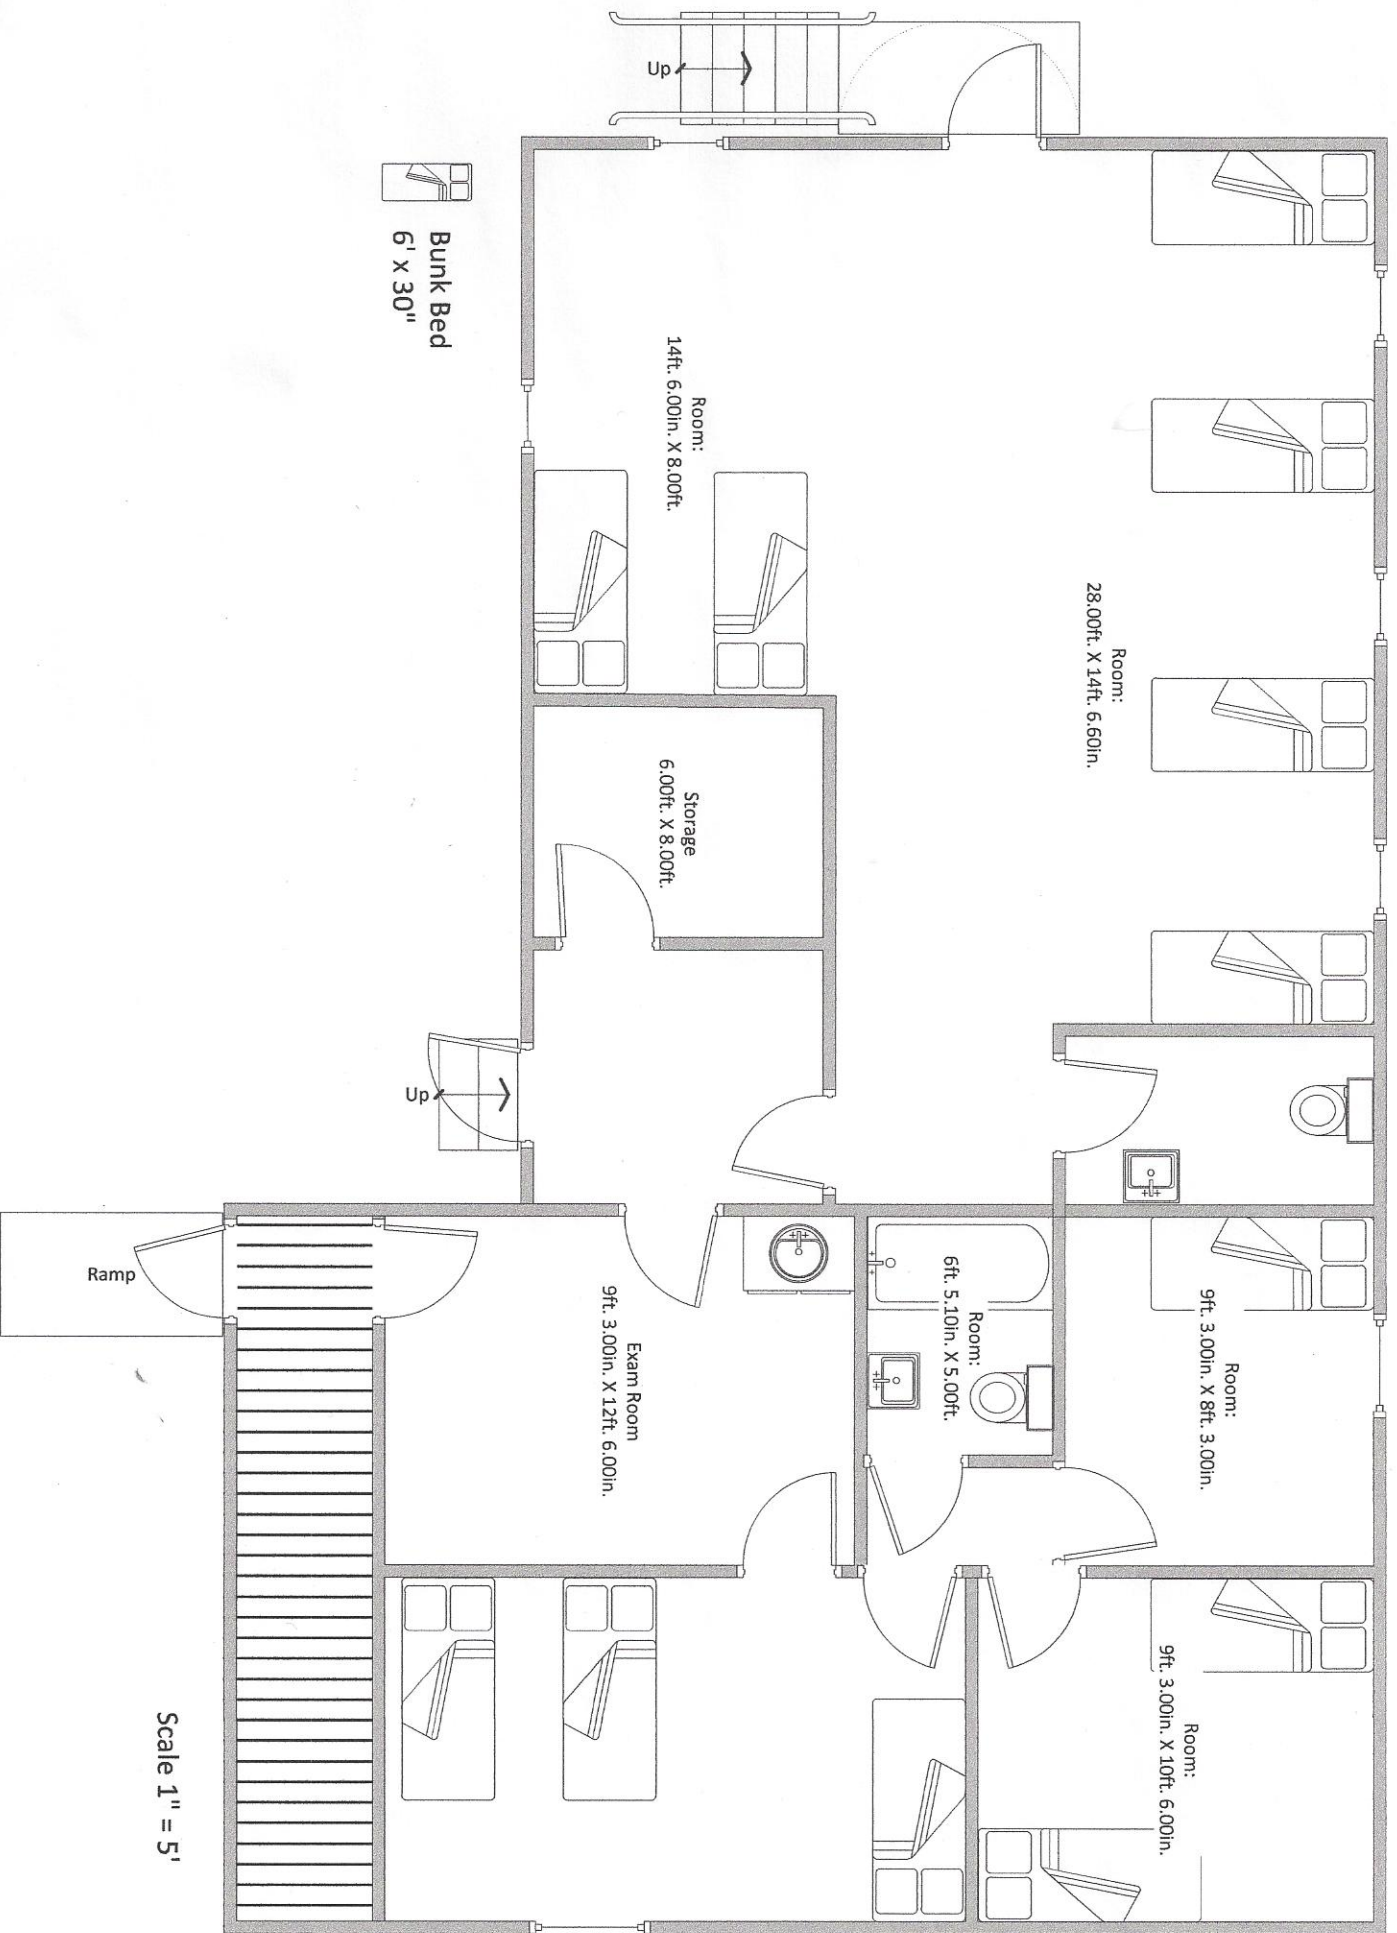

Camp Openikon  
Health Centre  
Sleeps 24

Scale 1" = 5'