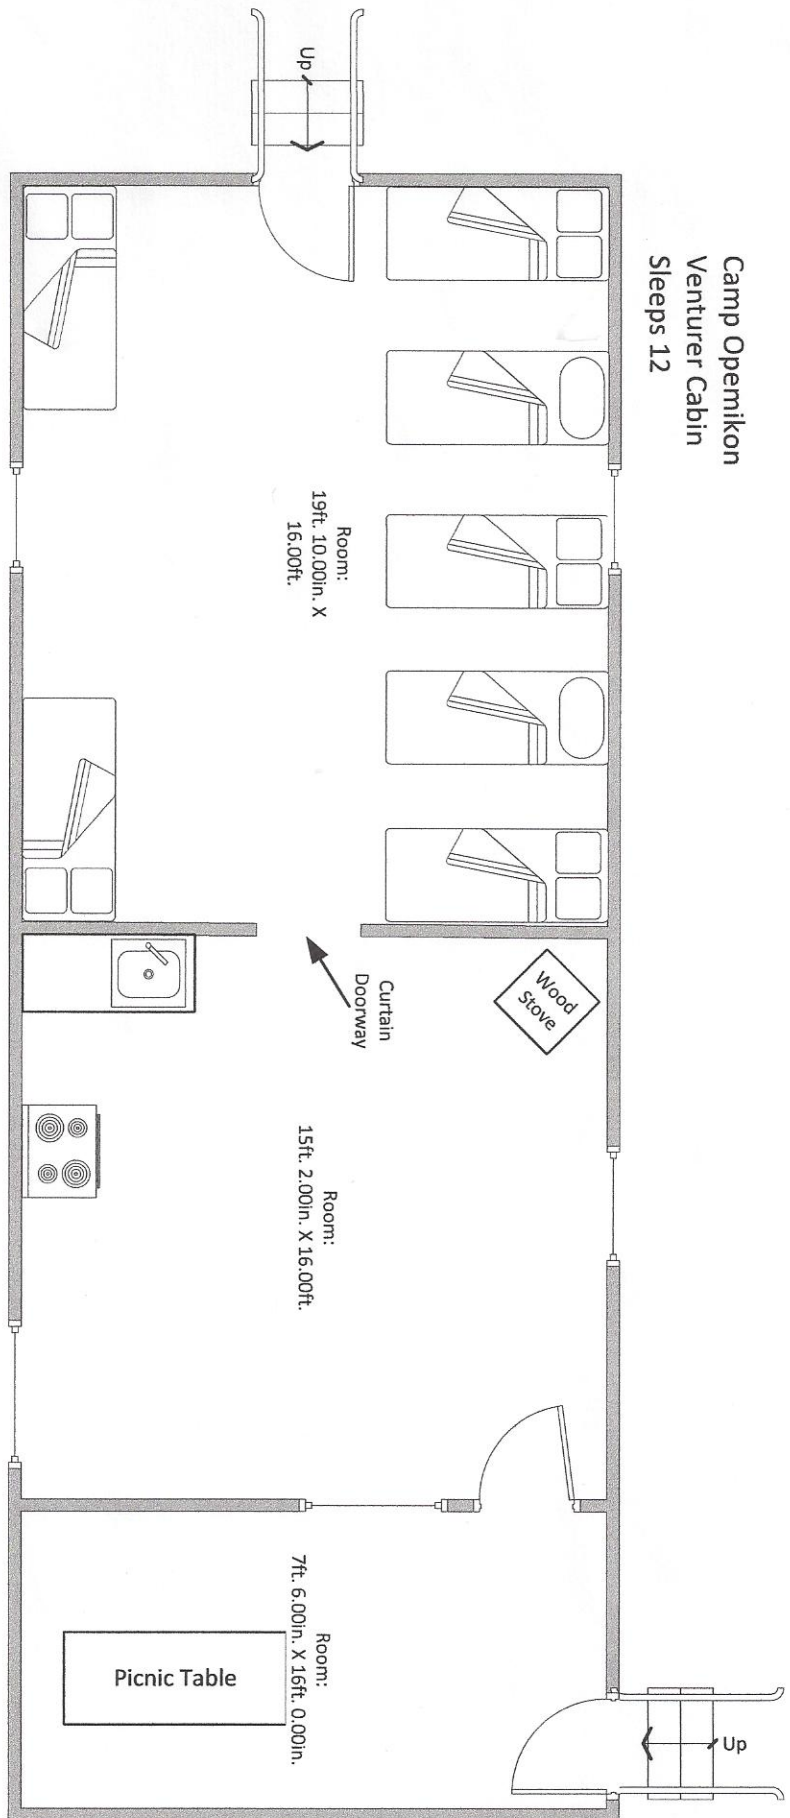

Camp Opemikon
Venturer Cabin
Sleeps 12

-  Bunk Bed
6' x 30"
-  Single Bed
6' x 30"

Scale 1" = 5'